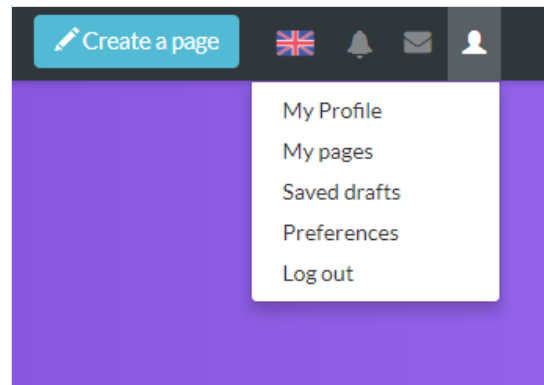

Change your preferences

Follow this procedure to change your preferences

Difficulty **Easy**

Duration **5 minute(s)**

Contents

Step 1 - Go to the preferences' page

Step 2 - Confirm choice

Comments

Step 1 - Go to the preferences' page

Click on the avatar icon and select **Preferences**.

Step 2 - Confirm choice

Edit everything that is necessary and then click on **Save**. When the procedure is finished, select **Restore all default settings (in all sections)** a first time at the very bottom of the page to reboot all the settings.

Then click on **Restore all default settings (in all sections)** again to confirm choice.