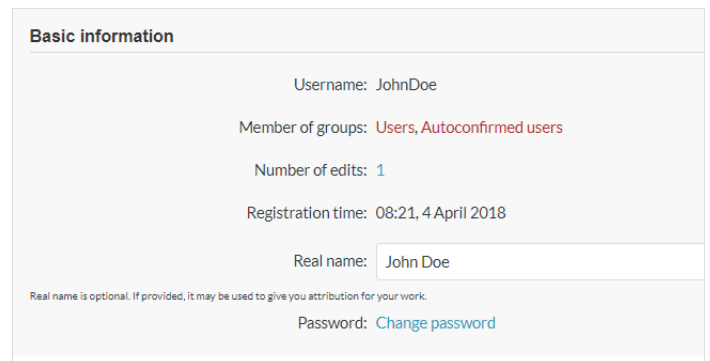

Step 2 - Edit your password

Click on **Edit password**.