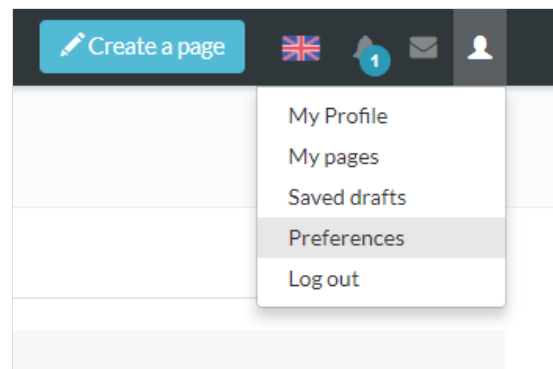

Change your password

Follow this procedure to change your account password

Difficulty **Very easy**

Duration **1 minute(s)**

Contents

- Step 1 - Select preferences
- Step 2 - Edit your password
- Step 3 - New password
- Comments

Step 1 - Select preferences

Click on the avatar icon and select **Preferences**.